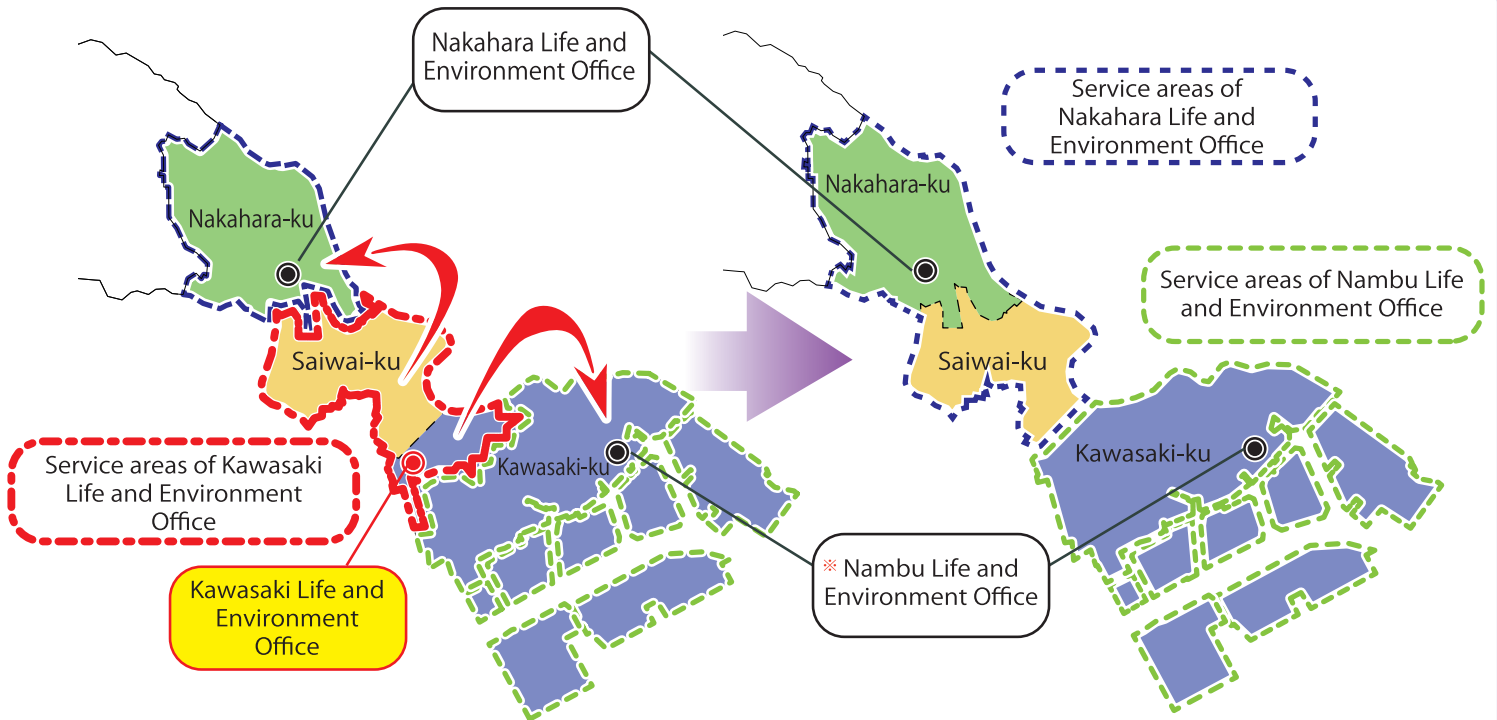

Kawasaki-ku

Saiwai-ku

Collection days for waste and recyclables will change in April 2019.

Colors, Future!

いろいろって、未来。

川崎市

Kawasaki Life and Environment Office, which currently covers some districts in Kawasaki-ku and all of Saiwai-ku, will close on March 31, 2019, due to the demolition of the Tsutsumine Waste Treatment Center, on whose property the Office is currently located. After April 1, 2019, all of Kawasaki-ku will be under the coverage of Nambu Life and Environment Office, and Saiwai-ku will be under Nakahara Life and Environment Office.

According to this office, integration collection days for waste and recyclables will change in Kawasaki-ku and Saiwai-ku considering the balance of the collection amount for each day of the week. (There is no change in the types of waste and recyclables collected and their collection frequency.)