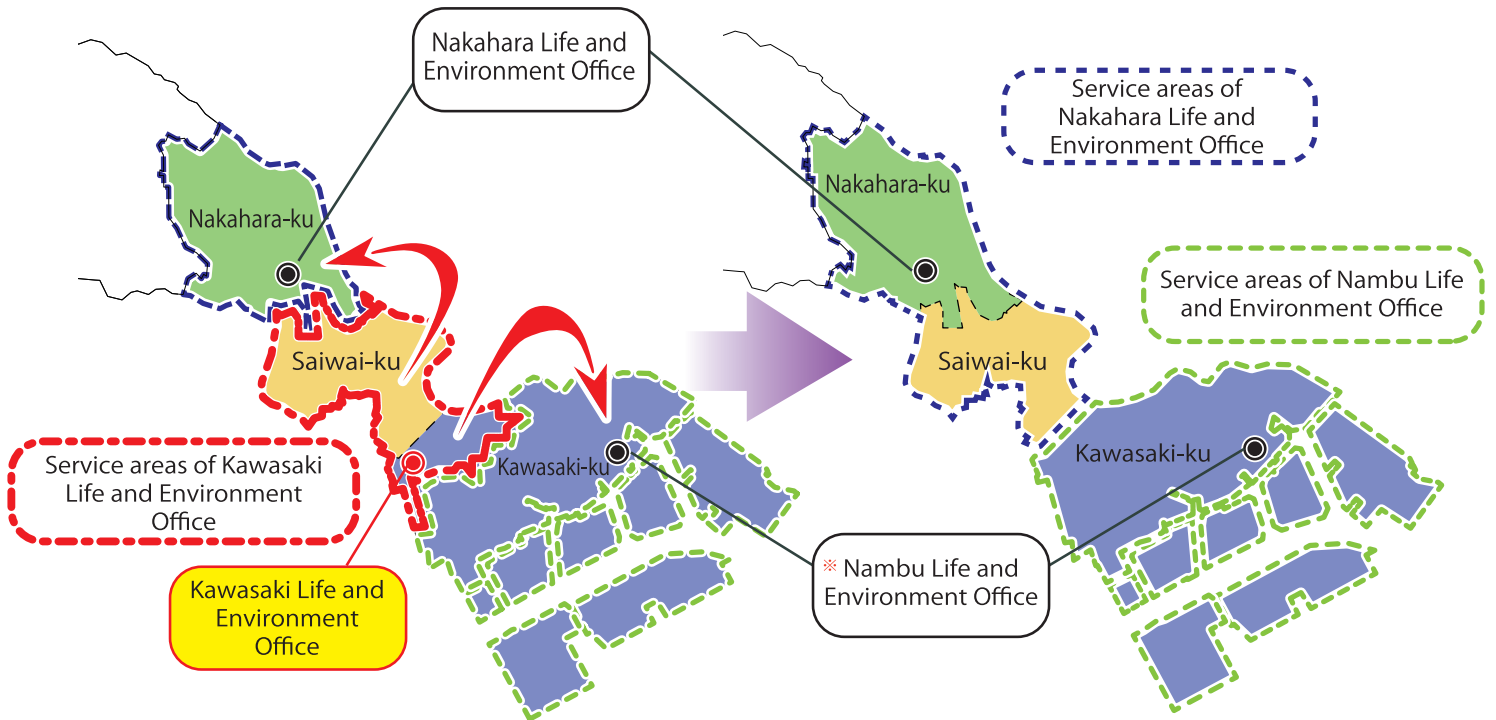

Kawasaki-ku

Saiwai-ku

Collection days for waste and recyclables will change in April 2019.

Colors, Future!

いろいろって、未来。

川崎市

Kawasaki Life and Environment Office, which currently covers some districts in Kawasaki-ku and all of Saiwai-ku, will close on March 31, 2019, due to the demolition of the Tsutsumine Waste Treatment Center, on whose property the Office is currently located. After April 1, 2019, all of Kawasaki-ku will be under the coverage of Nambu Life and Environment Office, and Saiwai-ku will be under Nakahara Life and Environment Office.

According to this office, integration collection days for waste and recyclables will change in Kawasaki-ku and Saiwai-ku considering the balance of the collection amount for each day of the week. (There is no change in the types of waste and recyclables collected and their collection frequency.)