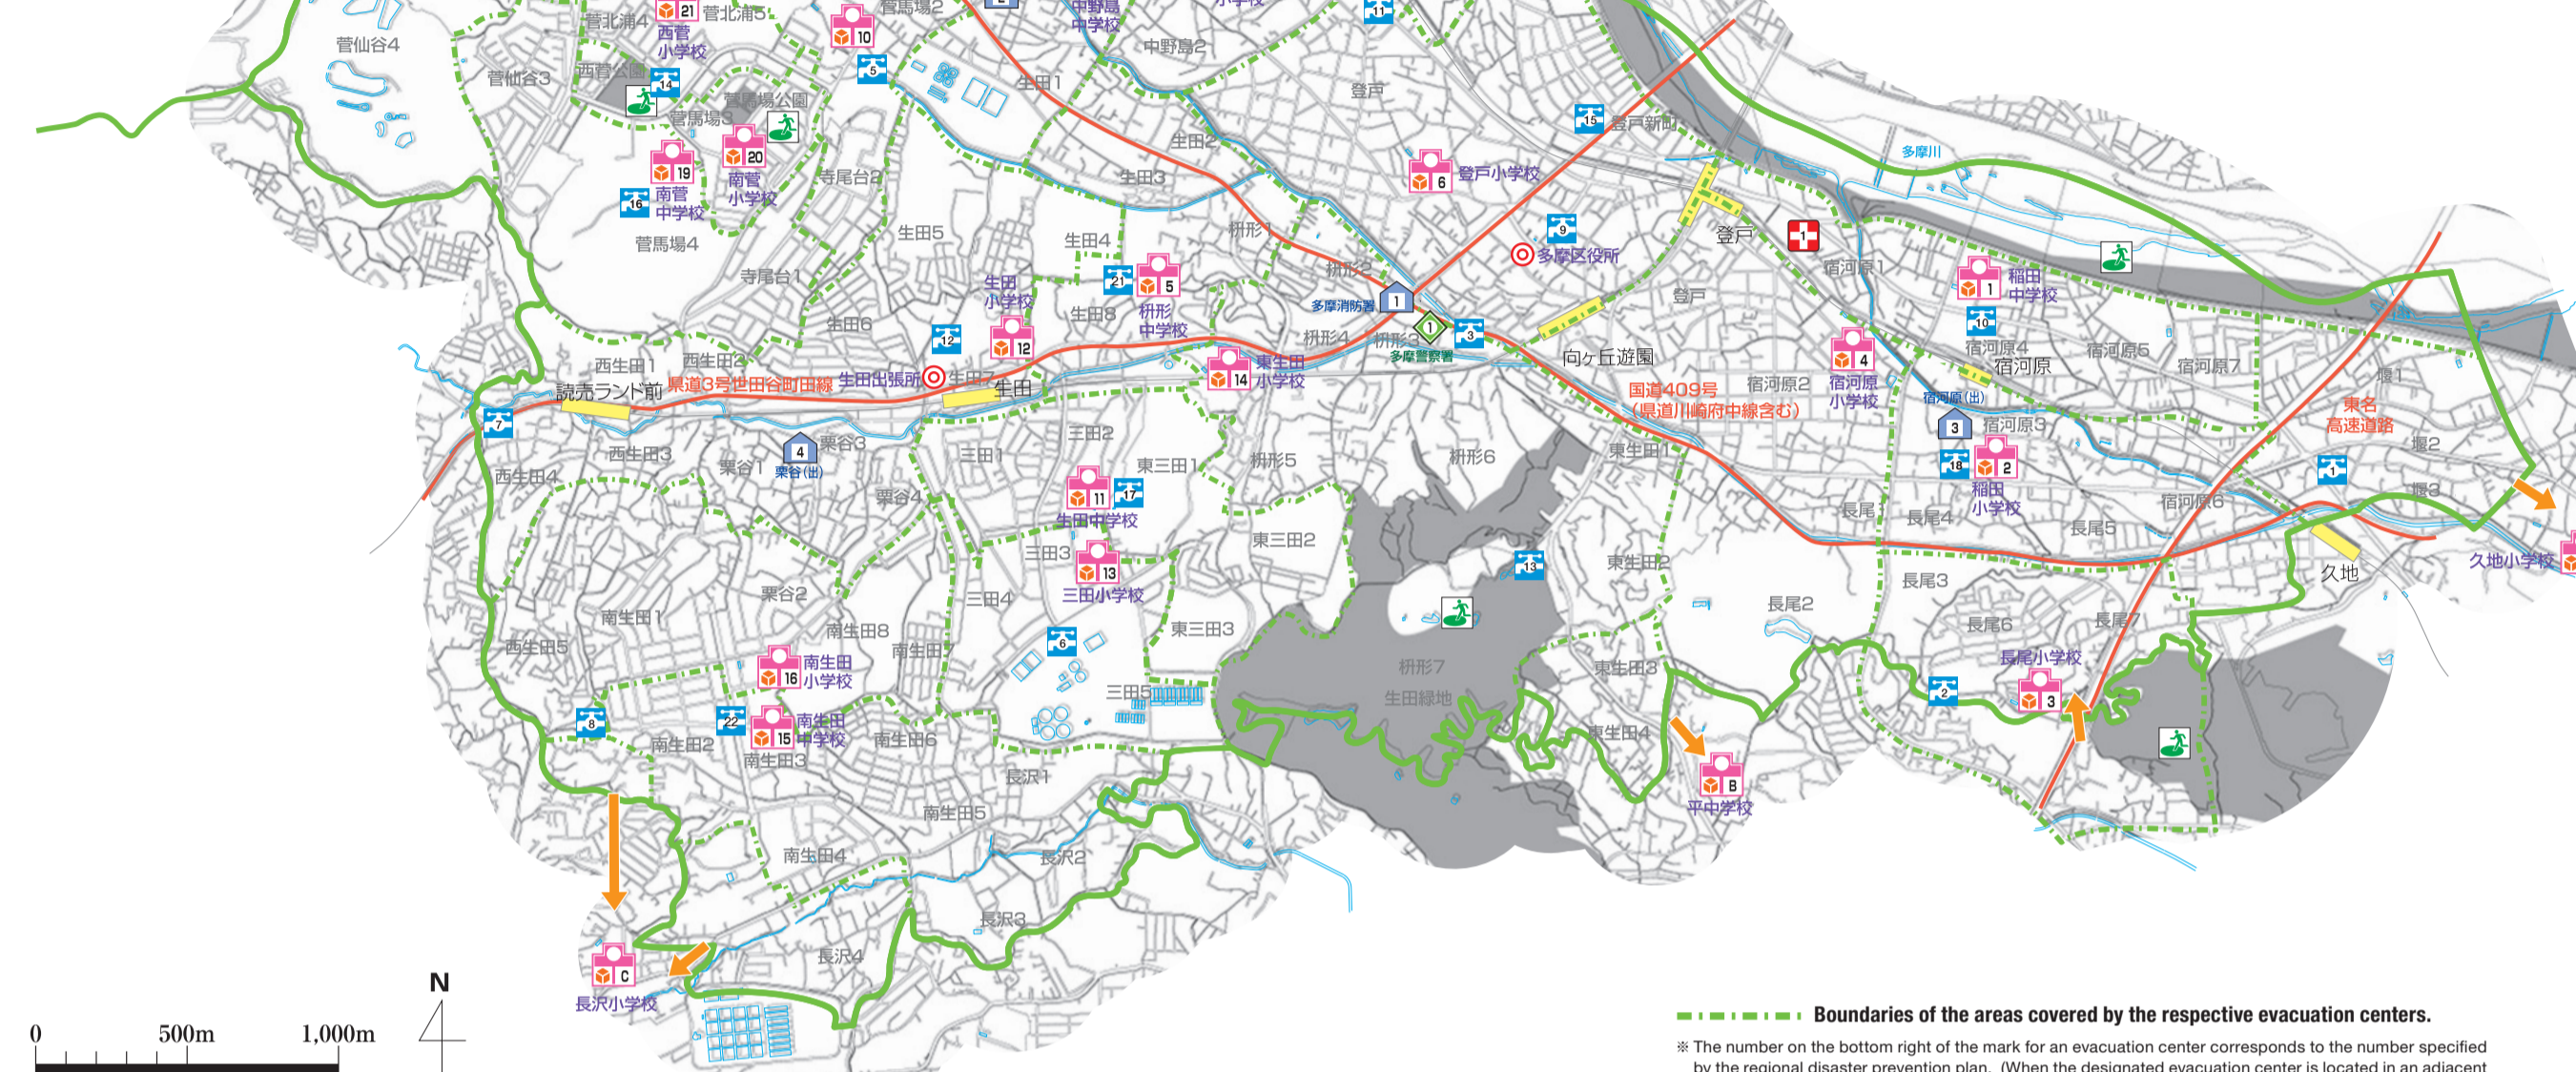

多摩区

Tama-ku

- 避難所
- 備蓄物資
- 災害時応急給水拠点
- 広域避難場所
- 消防署
- 警察署
- 市・区役所
- 救急告示医療機関

緊急交通路
(災害時に、救出救助や消火・物資輸送等のため交通規制を行う道路)

The designated evacuation center is located in the adjacent ward (ku).

Please ask the ward office about wells (potable underground water).

Boundaries of the areas covered by the respective evacuation centers.

* The number on the bottom right of the mark for an evacuation center corresponds to the number specified by the regional disaster prevention plan. (When the designated evacuation center is located in an adjacent ward, the center has an alphabet letter instead of a number.)

* This disaster prevention map carries the information as of Jan. 1, 2015.

Kawasaki City Emergency Evacuation Map

防災マップ拠点一覧
(多摩区、英語版)

Tama-ku

- Emergency Evacuation Center
- Commodity Supply Station

- Emergency Water Supply Station
- Large Area Evacuation Site
- Fire Station
- Police Station
- Emergency Medical Facility

- Municipal Office
- Emergency Traffic Route
When a disaster occurs, these roads are restricted for emergency rescue, for fire fighting, and for the delivery of relief supplies

Emergency Evacuation Center