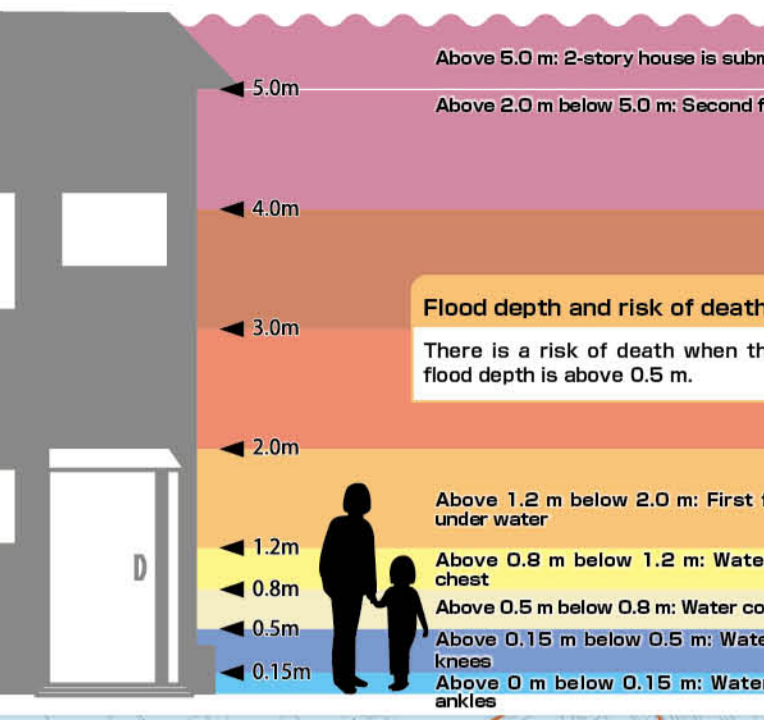

In English
Kawasaki City
Tsunami Hazard Map

Caution
Please do not go closer to the ocean or the river during an earthquake with intense shaking.
Please also refrain from approaching the ocean and the river when it is shaking slowly for a long period of time.