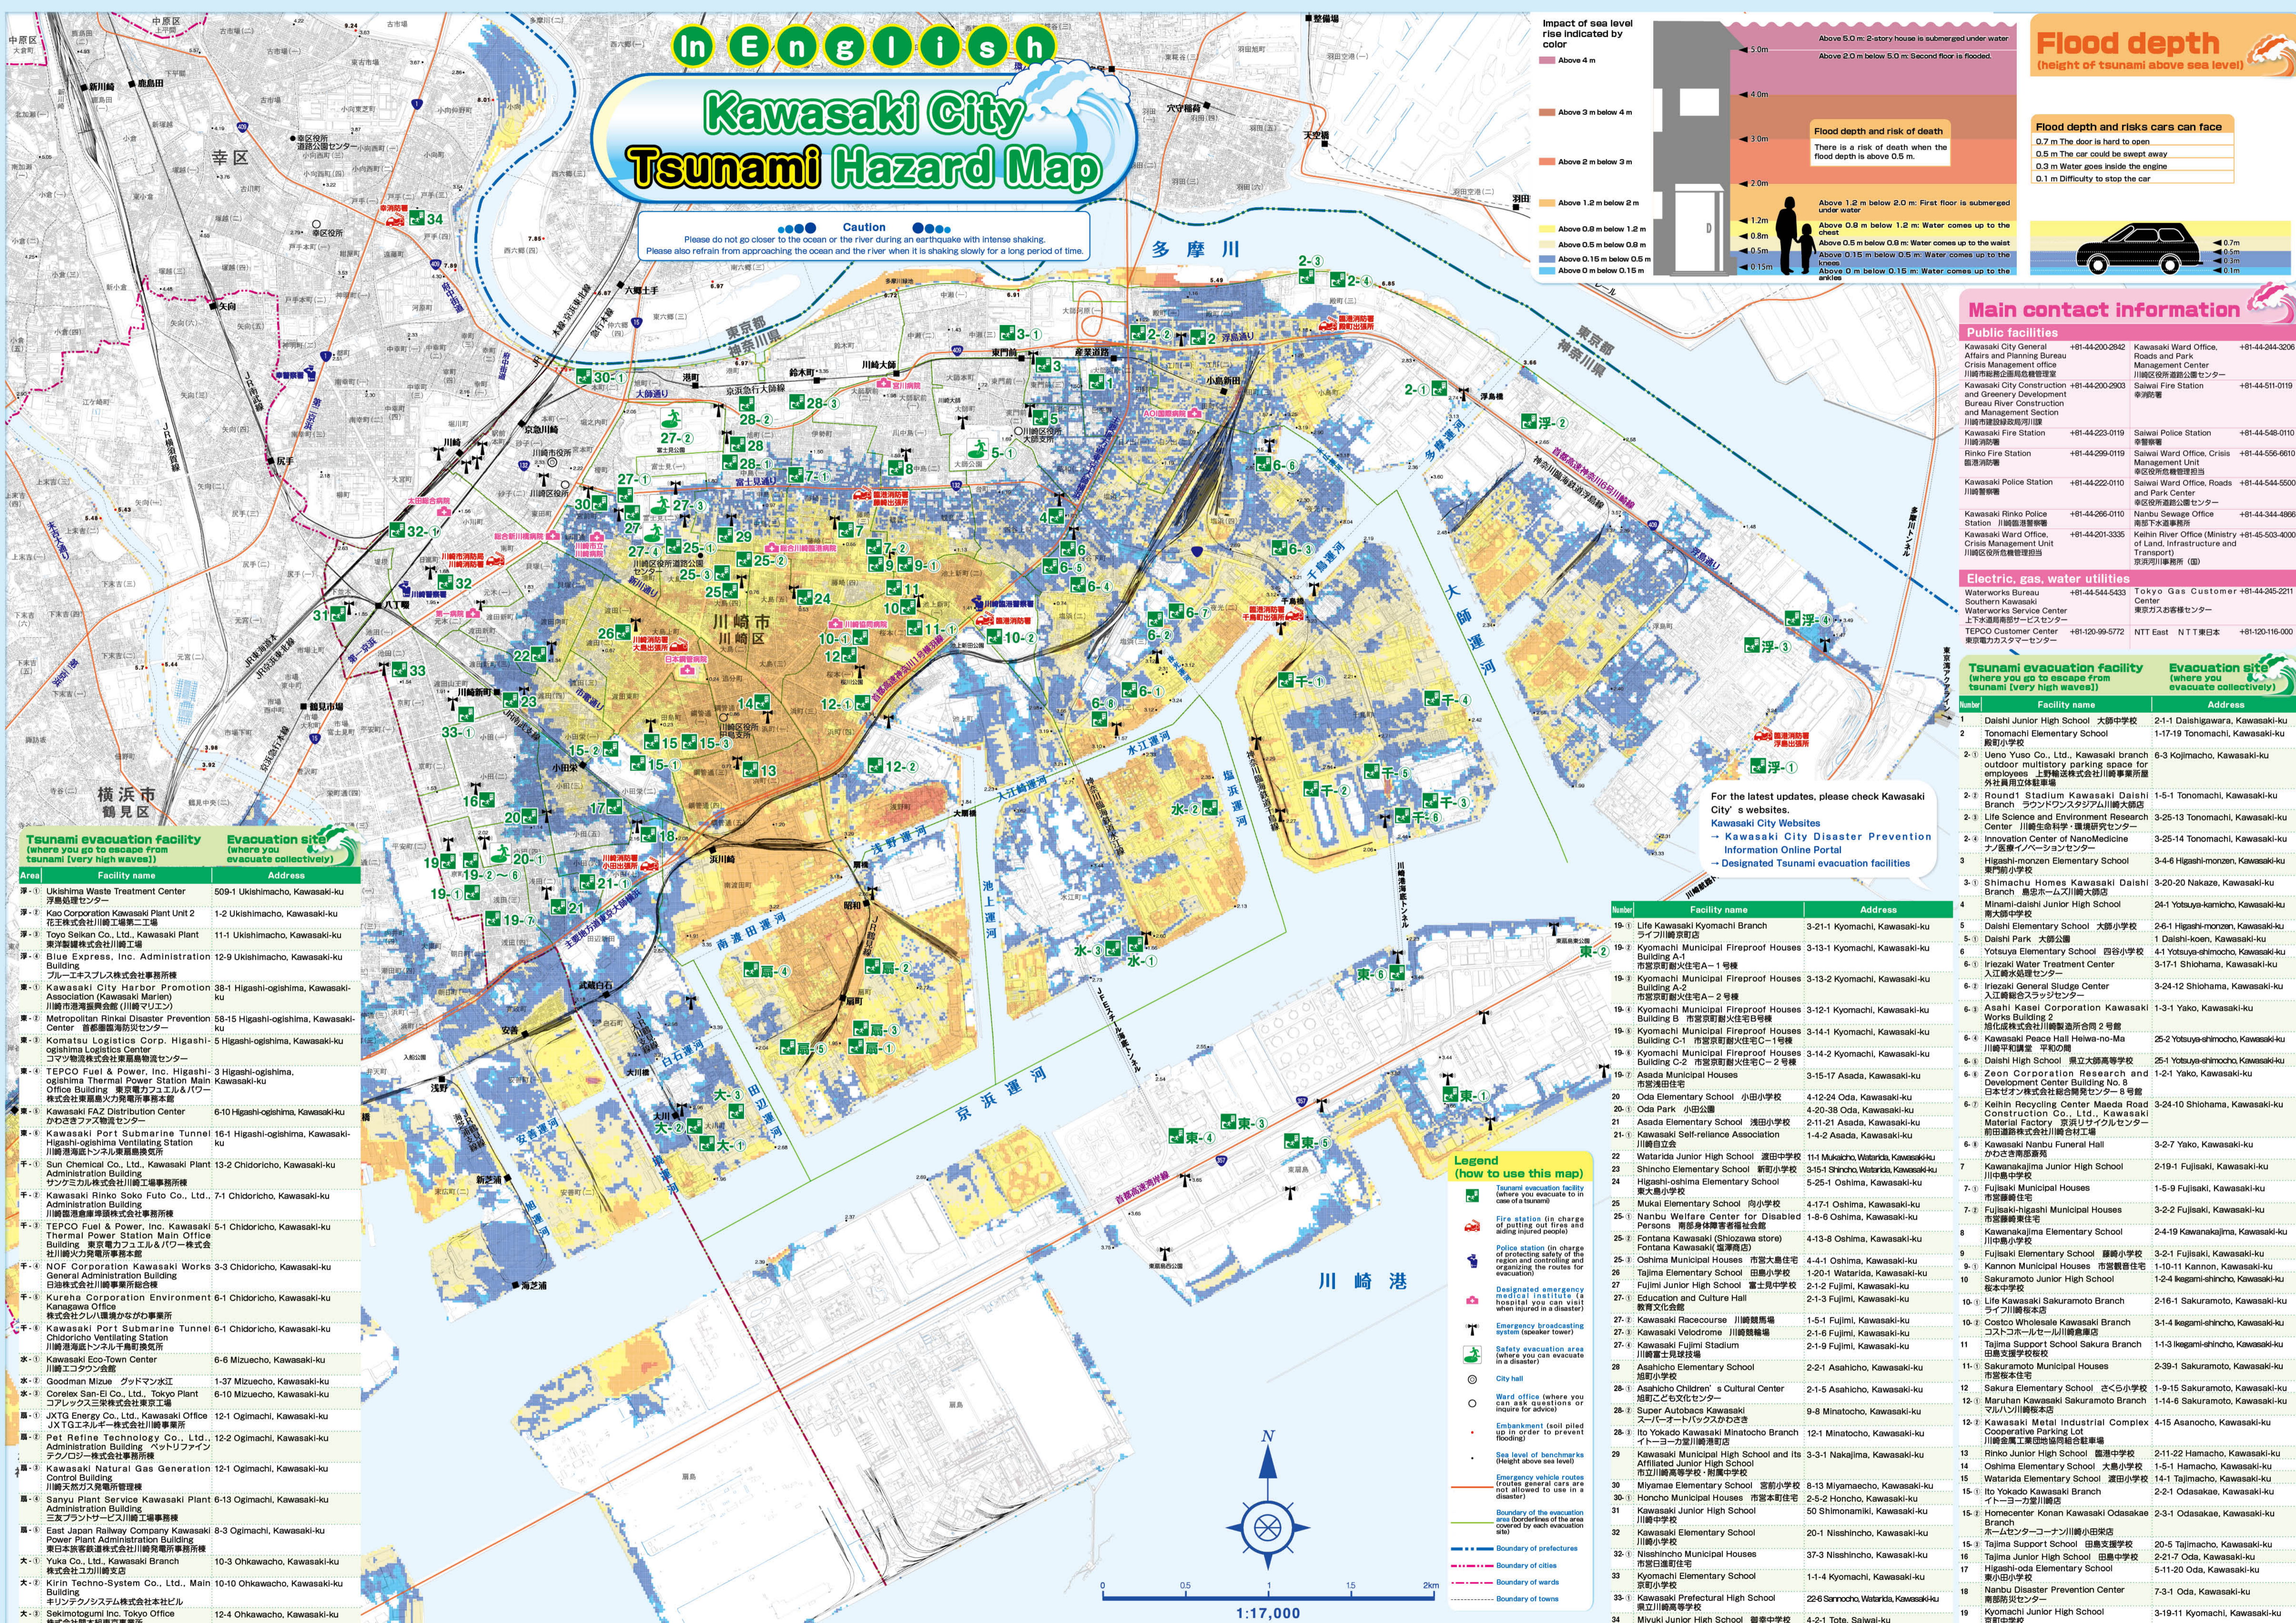

In English
Kawasaki City
Tsunami Hazard Map

Caution
Please do not go closer to the ocean or the river during an earthquake with intense shaking.
Please also refrain from approaching the ocean and the river when it is shaking slowly for a long period of time.

Legend (how to use this map)
Tsunami evacuation facility (where you evacuate in case of a tsunami)
Fire station (in charge of putting out fires and aiding injured people)
Police station (in charge of protecting safety of the region and controlling and organizing the routes for evacuees)
Designated emergency medical institute (a hospital you can wait when injured in a disaster)
Emergency broadcasting system (speaker tower)
Safety evacuation area (where you can evacuate in a disaster)
City hall
Ward office (where you can ask questions or inquire for advice)
Embankment (soil piled up in order to prevent flooding)
Sea level of benchmarks (height above sea level)
Emergency vehicle routes (routes general cars are not allowed to use in a disaster)
Boundary of the evacuation area (borderline of the area covered by each evacuation site)
Boundary of prefectures
Boundary of cities
Boundary of wards
Boundary of towns