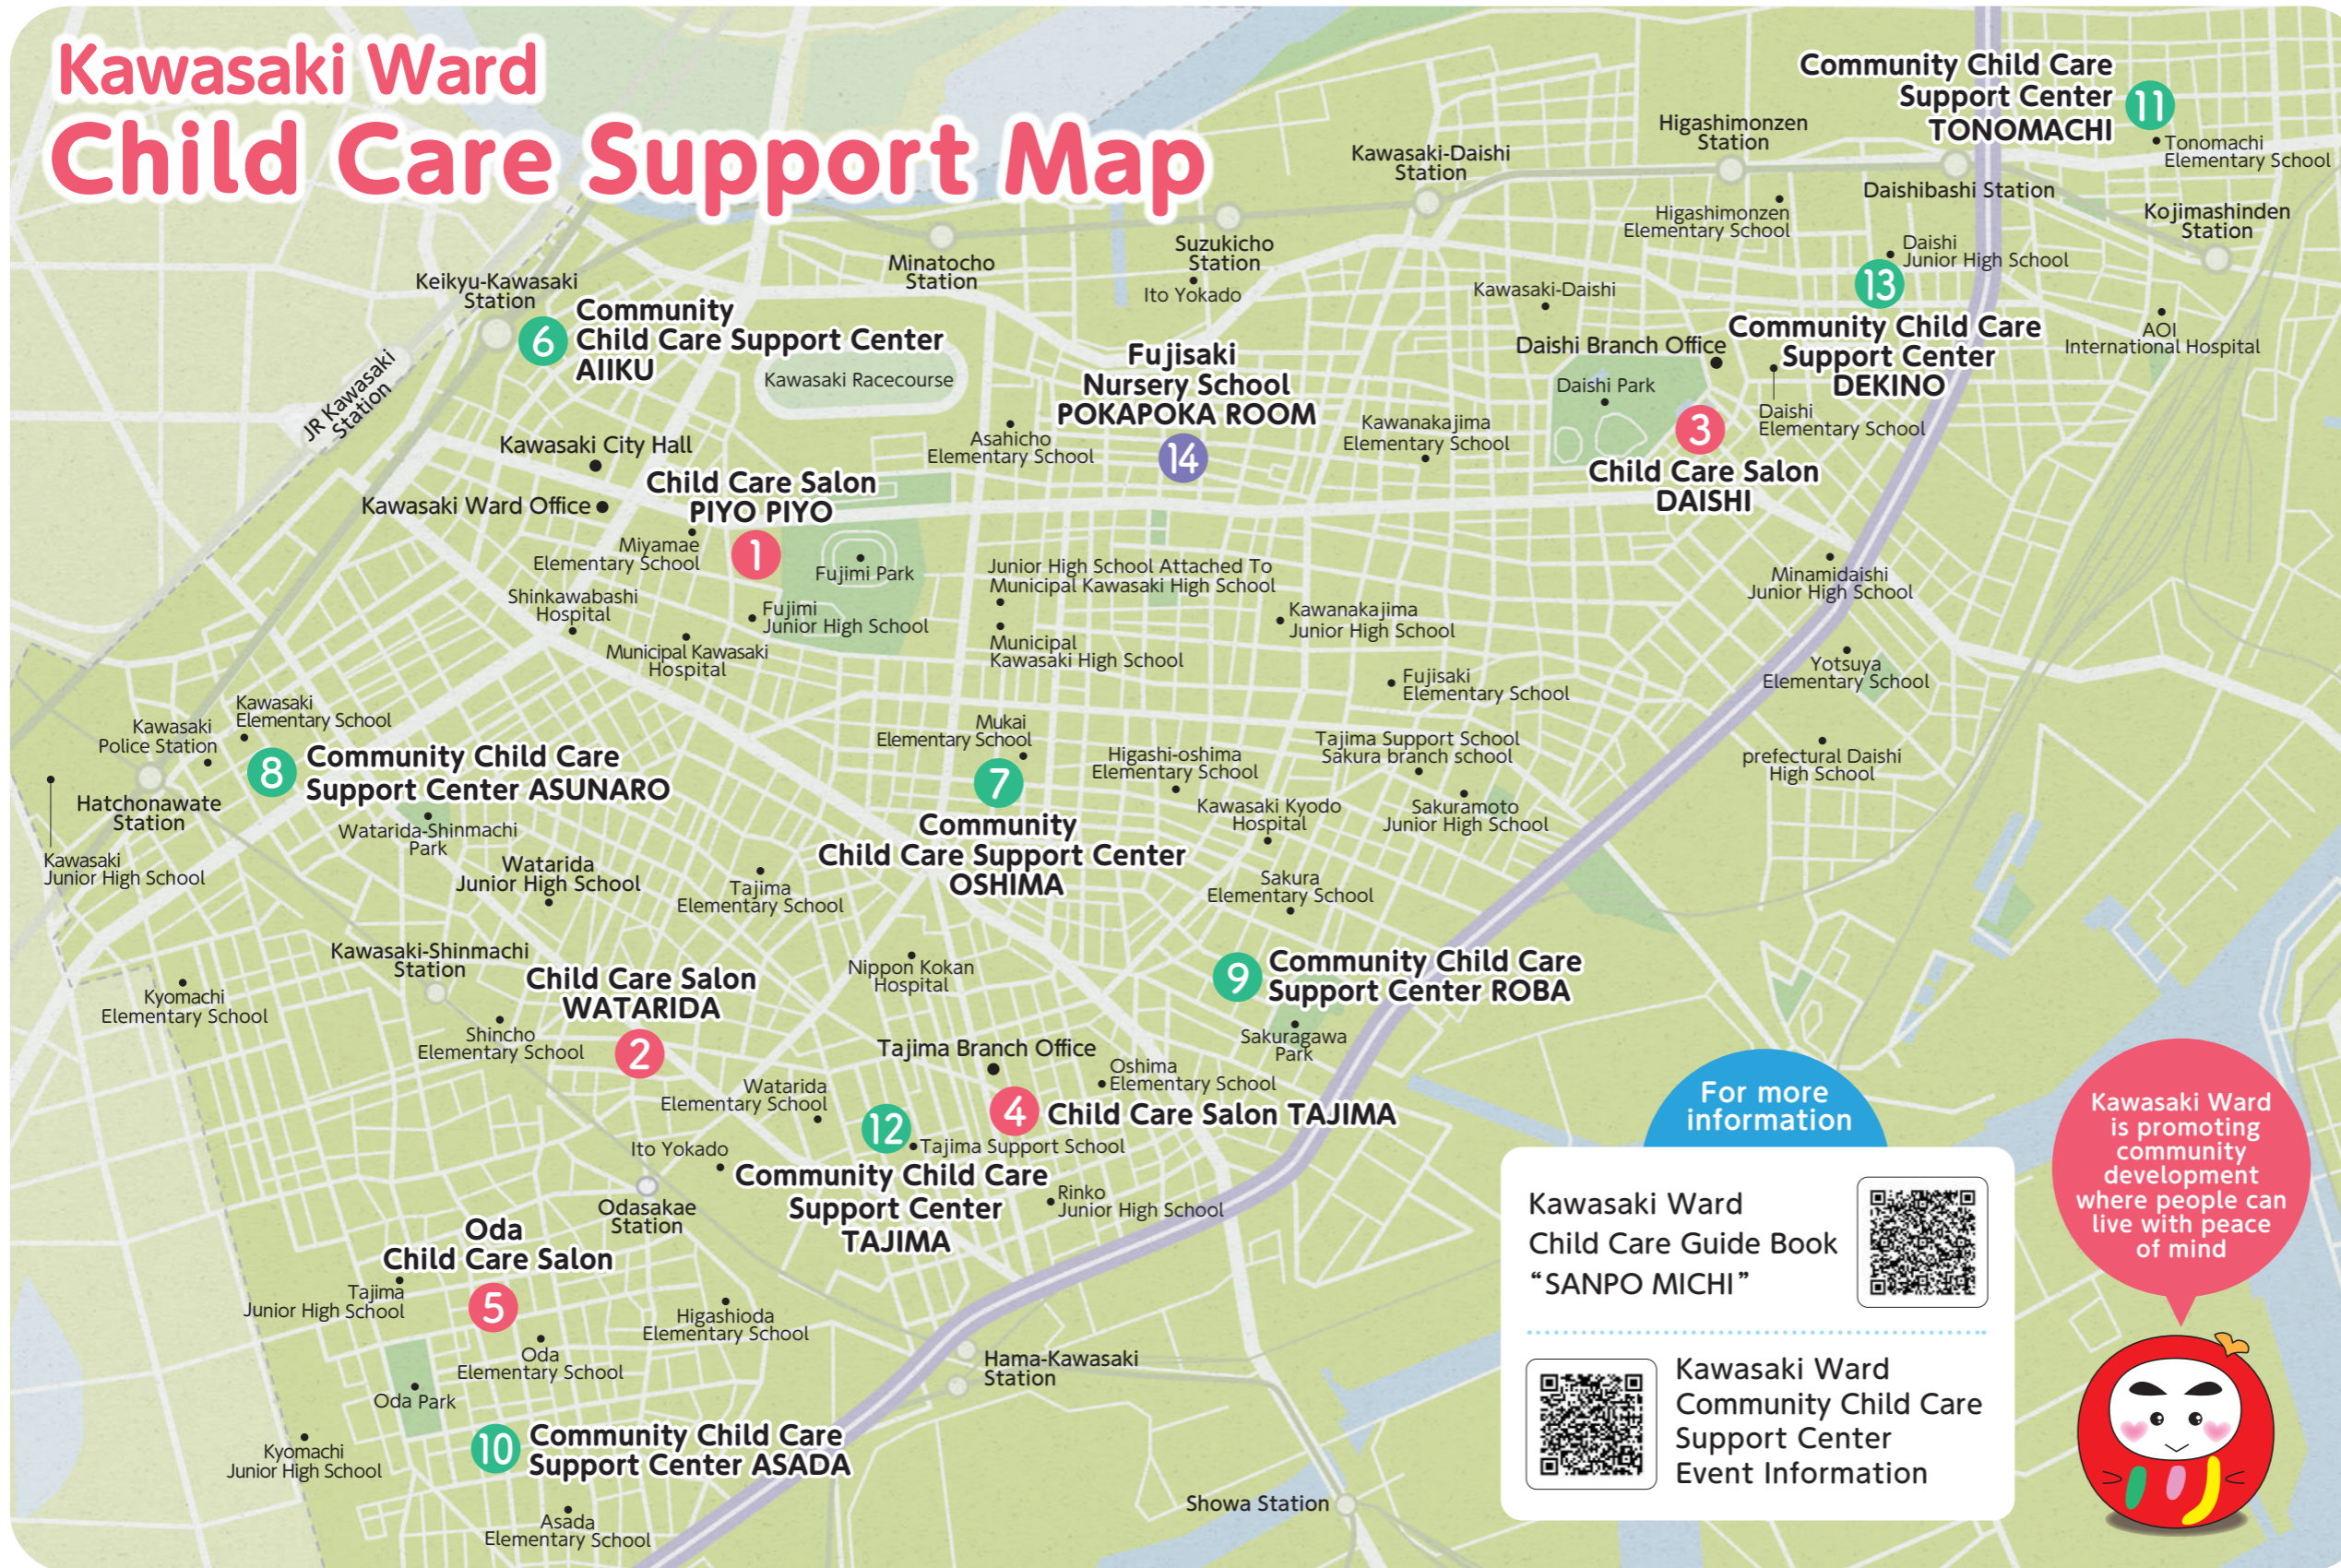

My child won't drink milk

It is mainly operated by welfare commissioners and children's social workers who are close advisers in the community

← See inside to get information on nearby child care salons and community child care support centers!

◀ Kawasaki Ward comprehensive community care system dissemination enlightenment character CHIKEAMARU

Kawasaki Ward Child Care Support Map

Child Care Salon

It is mainly operated by welfare commissioners and children's social workers who are close advisers in the community

2 Child Care Salon WATARIDA

Day and Time 3rd Thursday of every month (August is closed) 10:00~12:00 a.m.
Place Watarida Elderly Center IKOI NO IE

3 Child Care Salon DAISHI

Day and Time 2nd Friday of every month (Some months are closed) 10:00~11:30 a.m.
Place Daimachi Town Hall

5 Oda Child Care Salon

Day and Time 3rd Tuesday of every month 10:00~11:30 a.m. (August is closed)
Place Oda Chuo Town Hall 1st floor

[Inquiry]

Kawasaki Ward Office
Community Care and Support Center
Regional Support Section
TEL: 044-201-3214