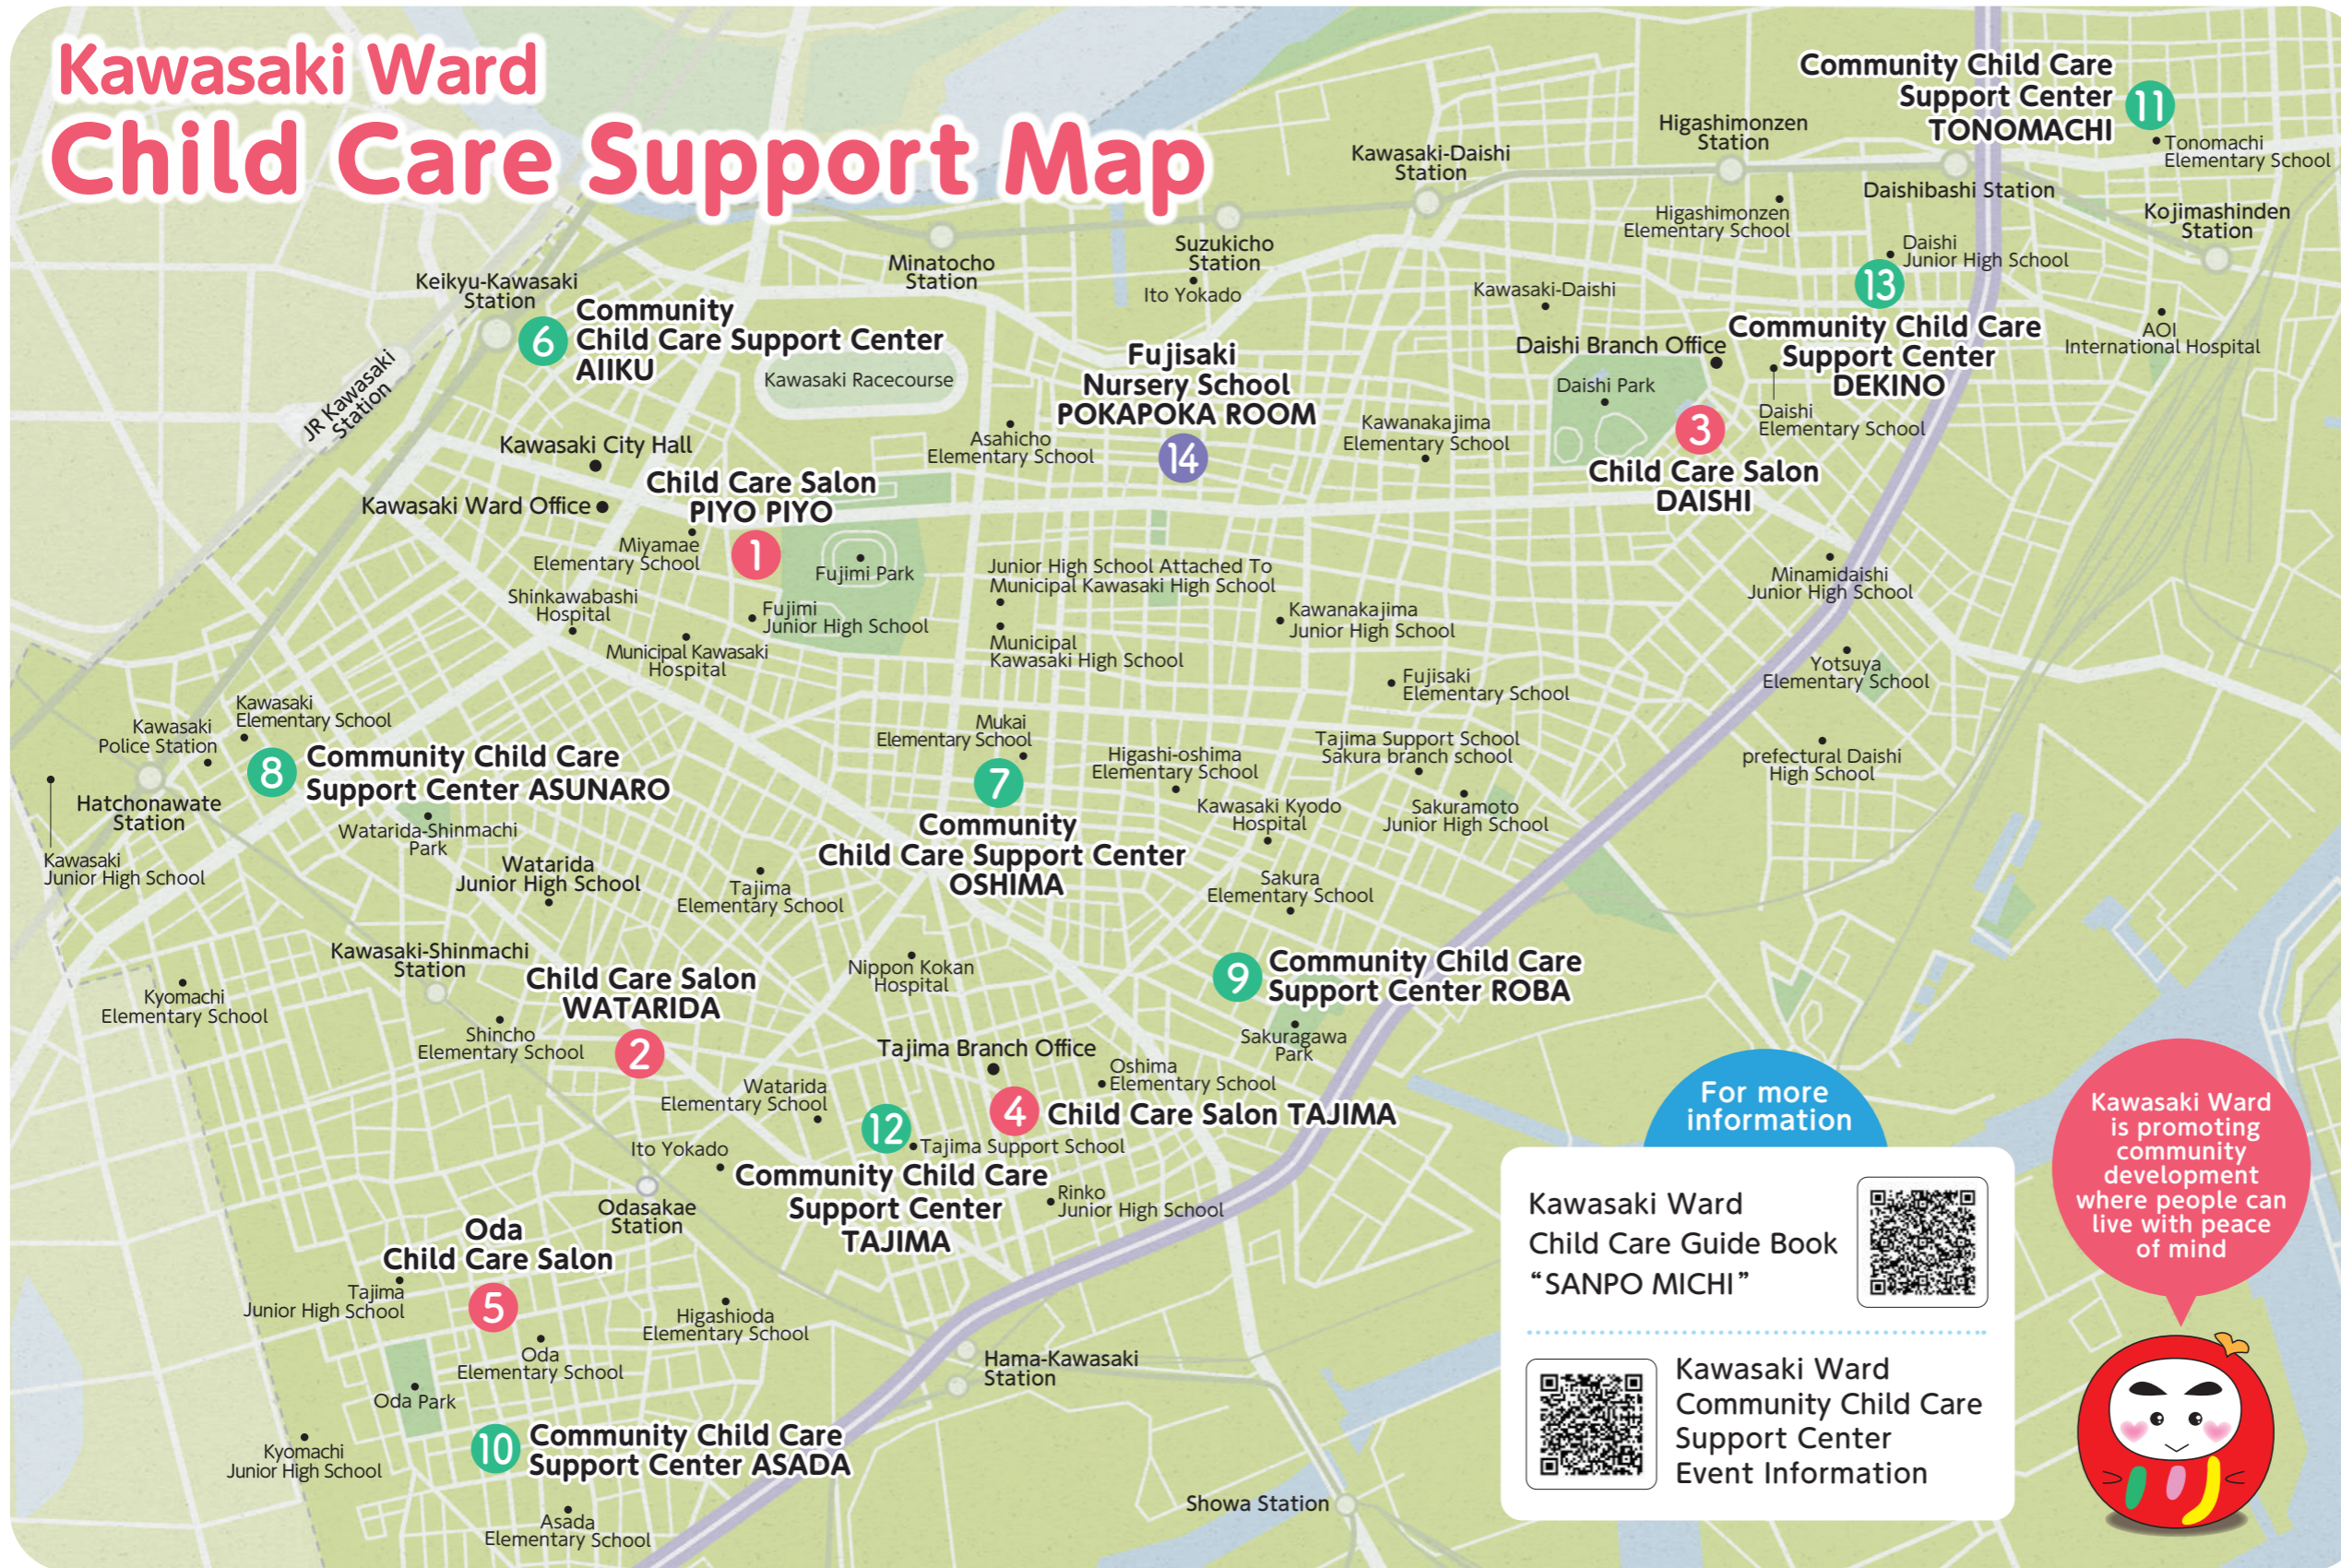

- kurso para sa kalusugan ng bata
- first-aid course
- larong ugnayan (fureai asobi)

Sa ganyang pagkakataon, sumadya sa Kosodate Salon!

CHIKEA MARU - ang publicity character ng area para sa care system package

Ayaw uminom ng gatas ng bata

← Tungkol sa kalapit na child-rearing salon, community child-rearing assistance center, tingnan sa bandang gitna.

Kawasaki Ward Child Care Support Map

Child Care Salon

It is mainly operated by welfare commissioners and children's social workers who are close advisers in the community

2 Child Care Salon WATARIDA

Day and Time 3rd Thursday of every month (August is closed) 10:00~12:00 a.m.
Place Watarida Elderly Center IKOI NO IE

3 Child Care Salon DAISHI

Day and Time 2nd Friday of every month (Some months are closed) 10:00~11:30 a.m.
Place Daimachi Town Hall

5 Oda Child Care Salon

Day and Time 3rd Tuesday of every month 10:00~11:30 a.m. (August is closed)
Place Oda Chuo Town Hall 1st floor

[Inquiry]

Kawasaki Ward Office
Community Care and Support Center
Regional Support Section
TEL: 044-201-3214